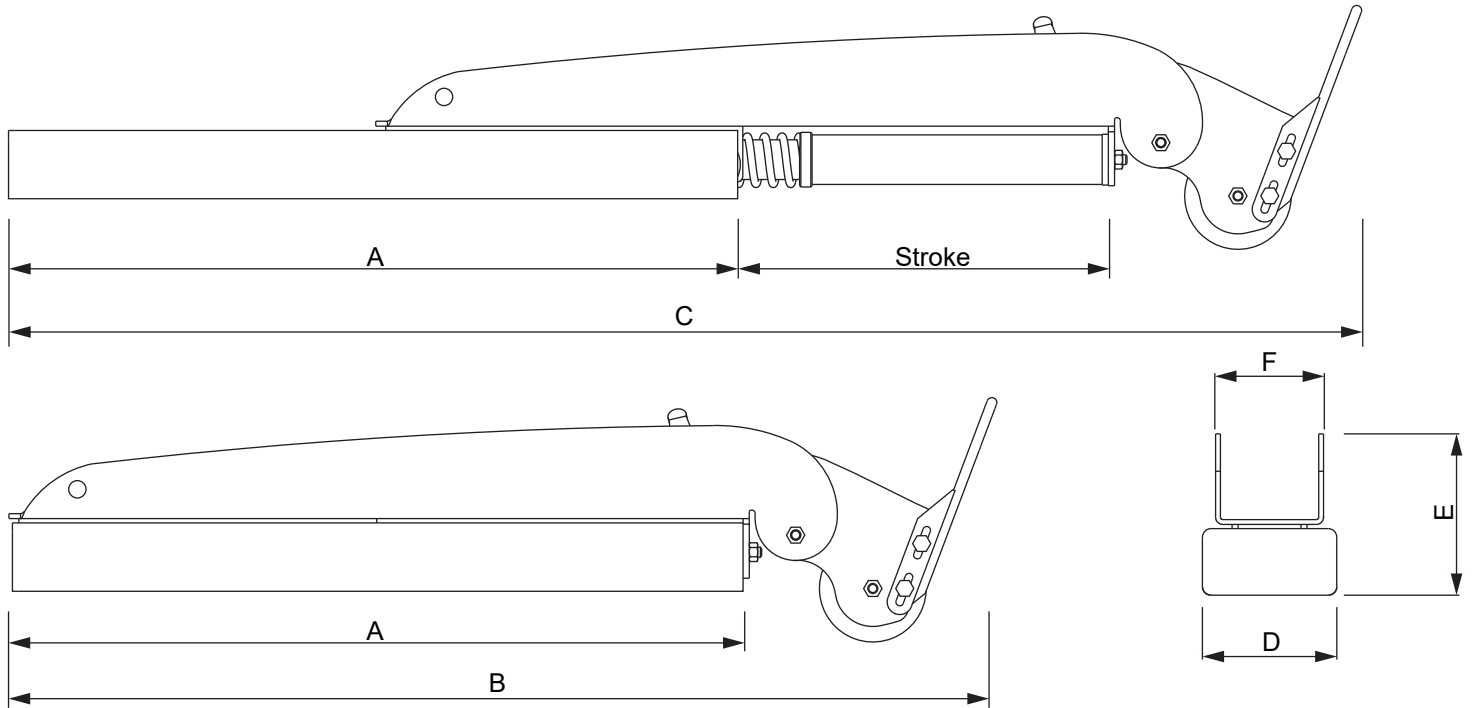

ULTRA Sliding Bow Roller (USBR)

| Anchor kg/lbs | 5/11 | 8/18 | 12/26 | 16/35 | 21/46 | 27/60 | 35/77 | 45/100 |
|------------------|-------|--------------|-------|--------------|-------|--------------|-------|---------------|
| A | 15.79 | 18.47 | 21.14 | 23.27 | 25.48 | 27.7 | 30.2 | 32.84 |
| B (*) | 21.11 | 24.69 | 28.26 | 31.1 | 34.05 | 37.03 | 40.37 | 43.9 |
| C (*) | 29.12 | 34.06 | 38.99 | 42.91 | 46.98 | 51.09 | 55.71 | 60.57 |
| Stroke | 8.02 | 9.37 | 10.73 | 11.81 | 12.93 | 14.06 | 15.33 | 16.67 |
| D | 2.97 | 3.47 | 3.97 | 4.37 | 4.78 | 5.2 | 5.67 | 6.17 |
| E | 3.55 | 4.16 | 4.76 | 5.24 | 5.73 | 6.23 | 6.80 | 7.39 |
| F | 2.41 | 2.86 | 3.23 | 3.52 | 3.91 | 4.21 | 4.64 | 5 |

- (*) "B" and "C" are the approximate dimensions given for the current drawing and may vary depending on the car movement.

- All measurements in inches.

We reserve the right to make changes to design and measurements.